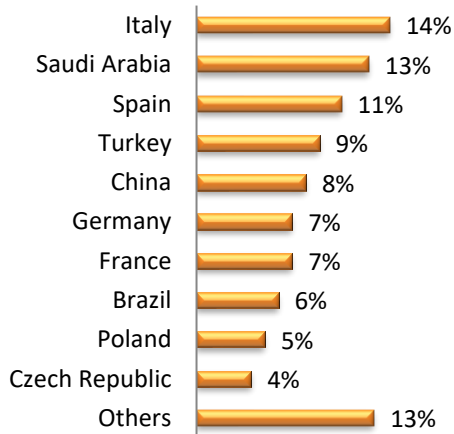

LSI Nationality Mix – September 2019

United Kingdom

LSI London Hampstead

LSI London Central

LSI Cambridge

LSI Brighton

LSI Nationality Mix – September 2019

United-State of America

LSI Boston

LSI New York

LSI San Diego

LSI SF/Berkeley

LSI Nationality Mix – September 2019

Canada

LSI Toronto

LSI Vancouver