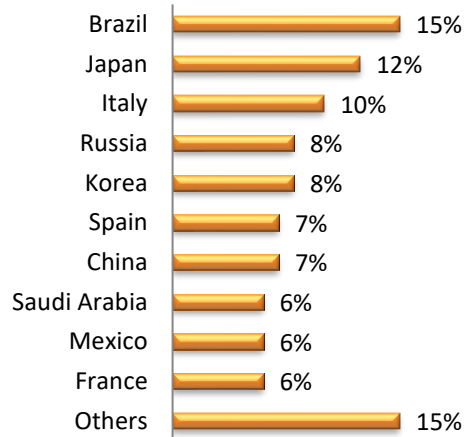

LSI Nationality Mix – September 2019

United Kingdom

LSI London Hampstead

LSI London Central

LSI Cambridge

LSI Brighton

LSI Nationality Mix – September 2019

United-State of America

LSI Boston

LSI New York

LSI San Diego

LSI SF/Berkeley

LSI Nationality Mix – September 2019

Canada

LSI Toronto

LSI Vancouver

New Zealand

LSI Auckland

Australia

LSI Brisbane

LSI Nationality Mix – September 2019

France

Switzerland

LSI PARIS