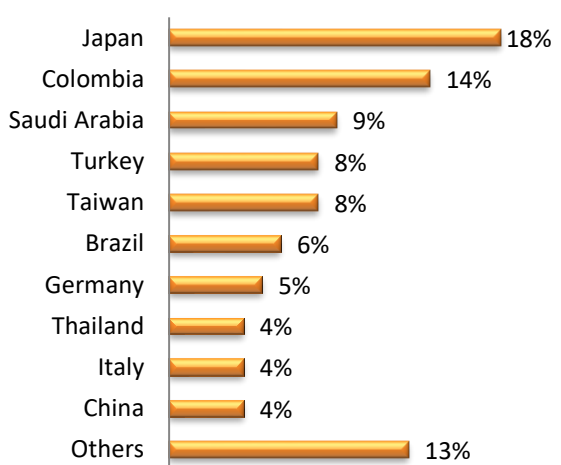

LSI Nationality Mix – September 2019

United Kingdom

LSI London Hampstead

LSI London Central

LSI Cambridge

LSI Brighton

LSI Nationality Mix – September 2019

United-State of America

LSI Boston

LSI New York

LSI San Diego

LSI SF/Berkeley

LSI Nationality Mix – September 2019

Canada

LSI Toronto

LSI Vancouver

New Zealand

LSI Auckland

Australia

LSI Brisbane

LSI Nationality Mix – September 2019

France

Switzerland

LSI PARIS