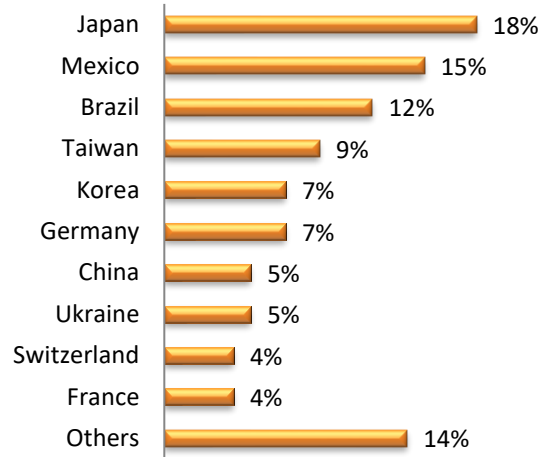

LSI Nationality Mix – September 2019

United Kingdom

LSI London Hampstead

LSI London Central

LSI Cambridge

LSI Brighton

LSI Nationality Mix – September 2019

United-State of America

LSI Boston

LSI New York

LSI San Diego

LSI SF/Berkeley

LSI Nationality Mix – September 2019

Canada

LSI Toronto

LSI Vancouver

New Zealand

LSI Auckland

Australia

LSI Brisbane

LSI Nationality Mix – September 2019

France

Switzerland

LSI PARIS