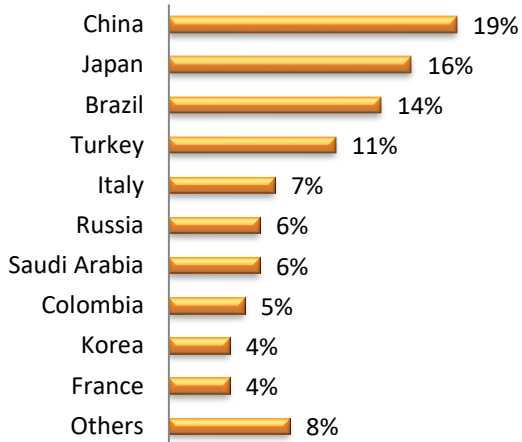

LSI Nationality Mix – September 2019

United Kingdom

LSI London Hampstead

LSI London Central

LSI Cambridge

LSI Brighton

LSI Nationality Mix – September 2019

United-State of America

LSI Boston

LSI New York

LSI San Diego

LSI SF/Berkeley

LSI Nationality Mix – September 2019

Canada

LSI Toronto

LSI Vancouver