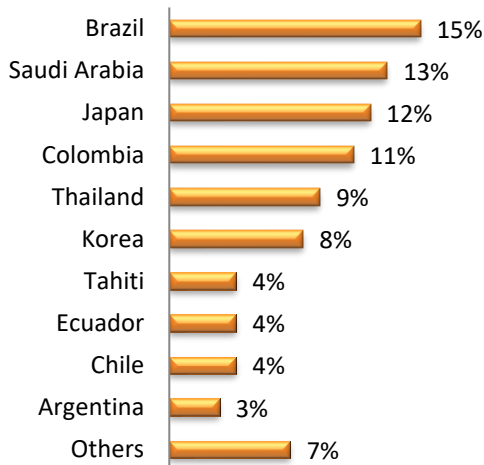

LSI Nationality Mix – September 2019

United Kingdom

LSI London Hampstead

LSI London Central

LSI Cambridge

LSI Brighton

LSI Nationality Mix – September 2019

United-State of America

LSI Boston

LSI New York

LSI San Diego

LSI SF/Berkeley

LSI Nationality Mix – September 2019

Canada

LSI Toronto

LSI Vancouver

New Zealand

LSI Auckland

Australia

LSI Brisbane

LSI Nationality Mix – September 2019

France

Switzerland

LSI PARIS