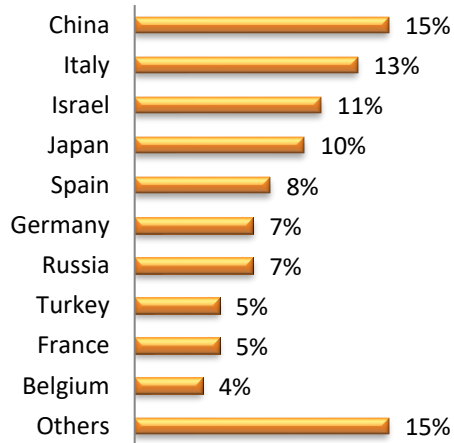

LSI Nationality Mix – September 2019

United Kingdom

LSI London Hampstead

LSI London Central

LSI Cambridge

LSI Brighton

LSI Nationality Mix – September 2019

United-State of America

LSI Boston

LSI New York

LSI San Diego

LSI SF/Berkeley

LSI Nationality Mix – September 2019

Canada

LSI Toronto

LSI Vancouver