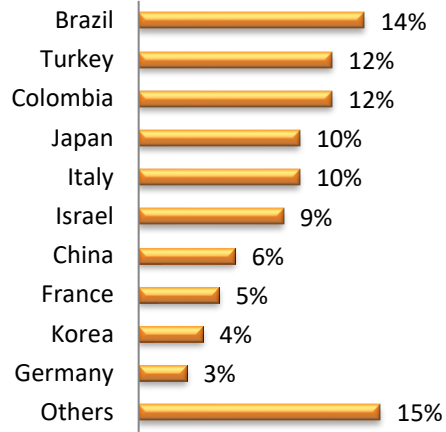

LSI Nationality Mix – September 2019

United Kingdom

LSI London Hampstead

LSI London Central

LSI Cambridge

LSI Brighton

LSI Nationality Mix – September 2019

United-State of America

LSI Boston

LSI New York

LSI San Diego

LSI SF/Berkeley

LSI Nationality Mix – September 2019

Canada

LSI Toronto

LSI Vancouver