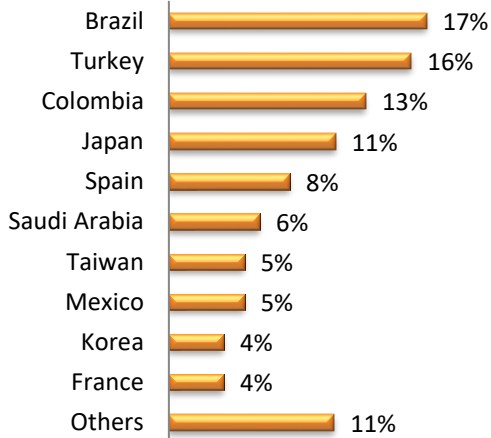

LSI Nationality Mix – September 2019

United Kingdom

LSI London Hampstead

LSI London Central

LSI Cambridge

LSI Brighton

LSI Nationality Mix – September 2019

United-State of America

LSI Boston

LSI New York

LSI San Diego

LSI SF/Berkeley

LSI Nationality Mix – September 2019

Canada

LSI Toronto

LSI Vancouver