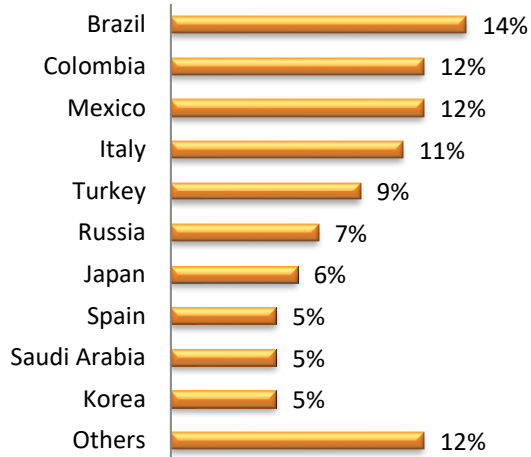

LSI Nationality Mix – September 2019

United Kingdom

LSI London Hampstead

LSI London Central

LSI Cambridge

LSI Brighton

LSI Nationality Mix – September 2019

United-State of America

LSI Boston

LSI New York

LSI San Diego

LSI SF/Berkeley

LSI Nationality Mix – September 2019

Canada

LSI Toronto

LSI Vancouver

New Zealand

LSI Auckland

Australia

LSI Brisbane

LSI Nationality Mix – September 2019

France

Switzerland

LSI PARIS