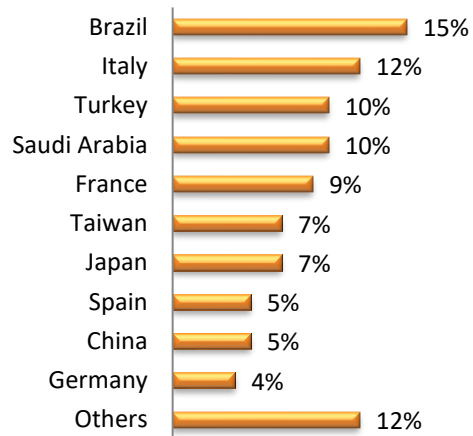

LSI Nationality Mix – September 2019

United Kingdom

LSI London Hampstead

LSI London Central

LSI Cambridge

LSI Brighton

LSI Nationality Mix – September 2019

United-State of America

LSI Boston

LSI New York

LSI San Diego

LSI SF/Berkeley

LSI Nationality Mix – September 2019

Canada

LSI Toronto

LSI Vancouver