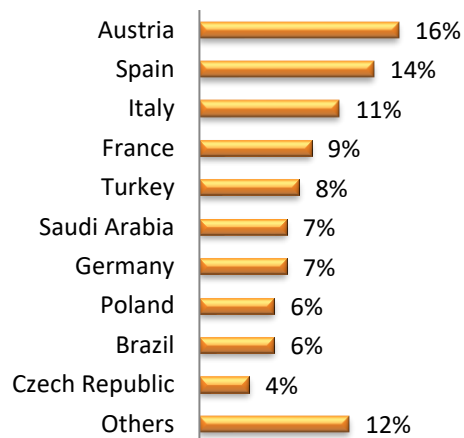

LSI Nationality Mix – September 2019

United Kingdom

LSI London Hampstead

LSI London Central

LSI Cambridge

LSI Brighton

LSI Nationality Mix – September 2019

United-State of America

LSI Boston

LSI New York

LSI San Diego

LSI SF/Berkeley

LSI Nationality Mix – September 2019

Canada

LSI Toronto

LSI Vancouver